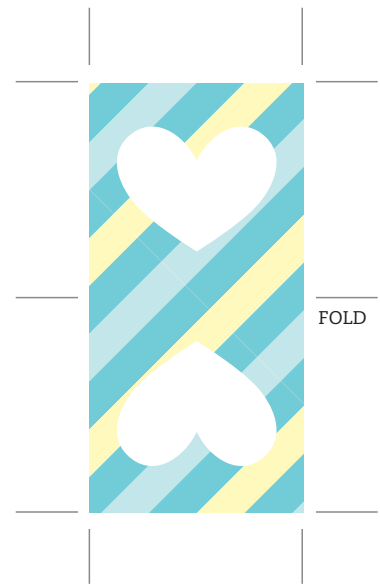

Folded Card

Print onto white card stock. Score, cut, and fold. This card fits a size A2 envelope.

how
does she?

FOLD

Teabag Envelope

Print onto white card stock. Score, cut, and fold.
Put a teabag inside and seal with a dot of glue or a sticker.

Teabag Tag

Print onto white card stock. Score, cut, and fold.
Take the manufacturer's label off of a teabag
and staple this new one on.